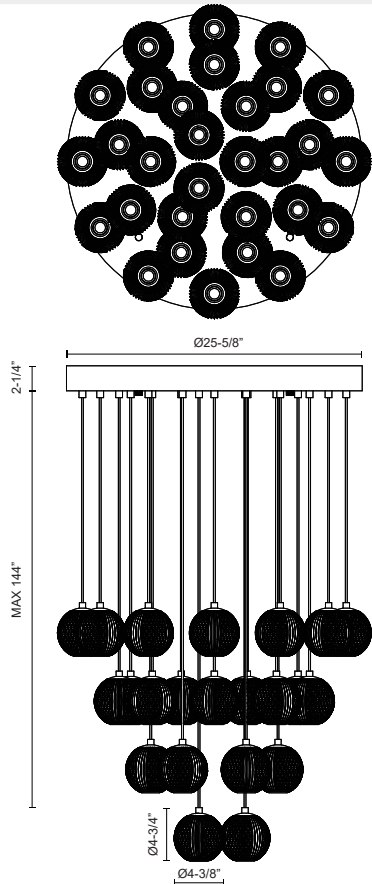

MARNI MP321230

FIXTURE DIMENSIONS	D25-5/8" x H4-3/4"
LIGHT SOURCE	LED with DC Driver
WATTAGE	155W
TOTAL LUMENS	11340lm
DELIVERED LUMENS	9510lm
VOLTAGE	120V
COLOR TEMPERATURE	3000K
CRI (RA)	90CRI
DIMMABLE	Yes, TRIAC/ELV Dimmer (Not Included)
DIFFUSER DETAILS	Clear Carved Acrylic
MATERIAL	Clear Carved Acrylic; Steel;
WIRE LENGTH	144"
MINIMUM HANG HEIGHT	6"
LOCATION	Dry
CANOPY DIMENSIONS	D25-5/8" x H2-1/4"
PAINT FINISH	NB01; PN01;

[D - Diameter, L - Length, W - Width, H - Height, E - Extension]

AVAILABLE FINISHES:

MP321230NB
Natural Brass

MP321230PN
Polished Nickel

*For complete warranty terms, please visit: www.aloralighting.com/warranty